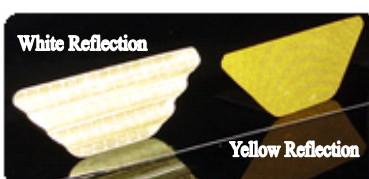

Landscape colors Types

Product Type	Product Code	Size: W x L x H	MWII Reflector Colors	Notes
Trapezoidal Reflectors Landscape colors	MWII - Gr - BC (color)	138 × 60 × 48	Dark brown, Dark gray, Gray beige	White reflection/wave-shaped
	AP - Gr - BC (Black)	138 × 60 × 48	Black	Yellow reflection/flat