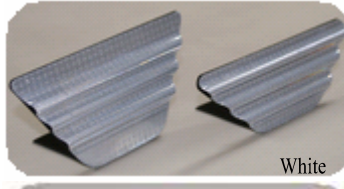

Ultra-wide angle Reflector Types

Product Type	Product Code	Size: W x L x H	MWII Reflector Colors
Trapezoidal Reflectors Using Mini Wave Reflector II	MWII - Gr - A - (color)	138 × 60 × 67	White, Yellow, Red, Orange, Green, Blue
	MWII - Gr - BC - (color)	138 × 60 × 48	White, Yellow, Red, Orange, Green, Blue

Even if the light source is directly perpendicular, the reflector demonstrates high-level of wide angle reflection performance. (Mini Wave Reflector)

Fluorescent colors Types

Product Type	Product Code	Size: W x L x H	Prism Reflective Sheet Colors	Notes
Trapezoidal Reflectors using Wide-angle Prism Reflective Sheet	AT - Gr - A - (color)	138 × 60 × 67	White, Fluorescent Orange, Fluorescent Lime Yellow	Fluorescent colors are of the grade called "ten- year weather resistant"
	AT - Gr - BC - (color)	138 × 60 × 48	White, Fluorescent Orange, Fluorescent Lime Yellow