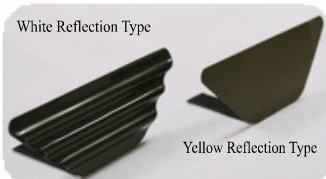

Landscape colors Types

Product Type	Product Code	Size: W x L x H	MWII Reflector Colors	Notes
Trapezoidal Reflectors Landscape colors	MWII - Gr - BC (color)	138 × 60 × 48	Dark brown, Dark gray, Gray beige	White reflection/wave-shaped
	AP - Gr - BC (Black)	138 × 60 × 48	Black	Yellow reflection/flat