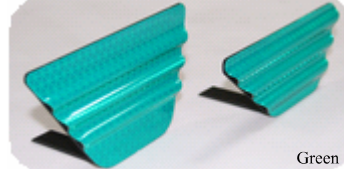

## Mini Wave Reflector® Trapezoidal Reflectors

- Reflective Part: Mini Wave Reflector, ultra-high-luminance, flexible, wave-shaped reflective sheet.
- L-shaped attachment piece: Flexible (shock-absorbing/nonshattering), strong, special urethane elastomer.
- Easy installation with bolt, adhesive, or anchor (available in three types)
- No shattering in a smash – prevention of secondary incident, ease of forensic and cleaning works.

➤ Reflector and L-shaped attachment piece are made of flexible urethane elastomer. They absorb impact and buffer the weight of snow, and snap back to their original shapes.

### Ultra-wide angle Reflector Types

Product Type	Product Code	Size: W x L x H	MWII Reflector Colors
Trapezoidal Reflectors Using Mini Wave Reflector II	MWII - Gr - A - (color)	138 × 60 × 67	White, Yellow, Red, Orange, Green, Blue
	MWII - Gr - BC - (color)	138 × 60 × 48	White, Yellow, Red, Orange, Green, Blue