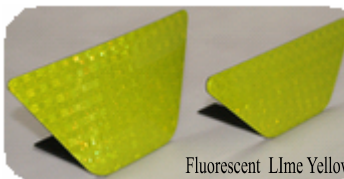

## Mini Wave Reflector® Trapezoidal Reflectors

- Reflective Part: Mini Wave Reflector, ultra-high-luminance, flexible, wave-shaped reflective sheet.
- L-shaped attachment piece: Flexible (shock-absorbing/nonshattering), strong, special urethane elastomer.
- Easy installation with bolt, adhesive, or anchor (available in three types)
- No shattering in a smash – prevention of secondary incident, ease of forensic and cleaning works.

➤ Reflector and L-shaped attachment piece are made of flexible urethane elastomer. They absorb impact and buffer the weight of snow, and snap back to their original shapes.

### Ultra-wide angle Reflector Types

Product Type	Product Code	Size: W x L x H	MWII Reflector Colors
Trapezoidal Reflectors Using Mini Wave Reflector II	MWII - Gr - A - (color)	138 × 60 × 67	White, Yellow, Red, Orange, Green, Blue
	MWII - Gr - BC - (color)	138 × 60 × 48	White, Yellow, Red, Orange, Green, Blue

### Fluorescent colors Types

Product Type	Product Code	Size: W x L x H	Prism Reflective Sheet Colors	Notes
Trapezoidal Reflectors using Wide-angle Prism Reflective Sheet	AT - Gr - A - (color)	138 × 60 × 67	White, Fluorescent Orange, Fluorescent Lime Yellow	Fluorescent colors are of the grade called "ten- year weather resistant"
	AT - Gr - BC - (color)	138 × 60 × 48	White, Fluorescent Orange, Fluorescent Lime Yellow	