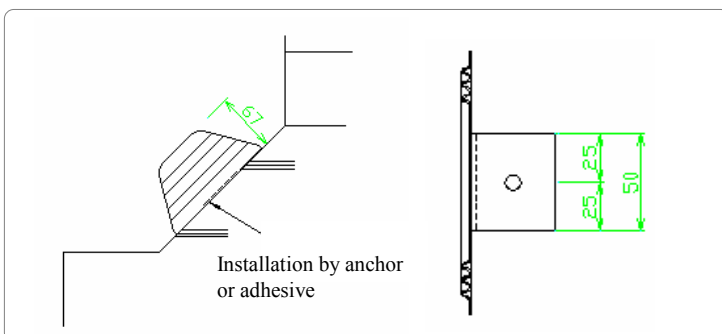

## Mini Wave Reflector® Trapezoidal Reflectors

- Reflective Part: Mini Wave Reflector, ultra-high-luminance, flexible, wave-shaped reflective sheet.
- L-shaped attachment piece: Flexible (shock-absorbing/nonshattering), strong, special urethane elastomer.
- Easy installation with bolt, adhesive, or anchor (available in three types)
- No shattering in a smash – prevention of secondary incident, ease of forensic and cleaning works.

➤ Reflector and L-shaped attachment piece are made of flexible urethane elastomer. They absorb impact and buffer the weight of snow, and snap back to their original shapes.