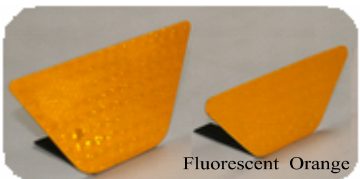

## Mini Wave Reflector® Trapezoidal Reflectors

- Reflective Part: Mini Wave Reflector, ultra-high-luminance, flexible, wave-shaped reflective sheet.
- L-shaped attachment piece: Flexible (shock-absorbing/nonshattering), strong, special urethane elastomer.
- Easy installation with bolt, adhesive, or anchor (available in three types)
- No shattering in a smash – prevention of secondary incident, ease of forensic and cleaning works.

➤ Reflector and L-shaped attachment piece are made of flexible urethane elastomer. They absorb impact and buffer the weight of snow, and snap back to their original shapes.

### Ultra-wide angle Reflector Types

Product Type	Product Code	Size: W x L x H	MWII Reflector Colors
Trapezoidal Reflectors Using Mini Wave Reflector II	MWII - Gr - A - (color)	138 × 60 × 67	White, Yellow, Red, Orange, Green, Blue
	MWII - Gr - BC - (color)	138 × 60 × 48	White, Yellow, Red, Orange, Green, Blue

### Fluorescent colors Types

Product Type	Product Code	Size: W x L x H	Prism Reflective Sheet Colors	Notes
Trapezoidal Reflectors using Wide-angle Prism Reflective Sheet	AT - Gr - A - (color)	138 × 60 × 67	White, Fluorescent Orange, Fluorescent Lime Yellow	Fluorescent colors are of the grade called "ten- year weather resistant"
	AT - Gr - BC - (color)	138 × 60 × 48	White, Fluorescent Orange, Fluorescent Lime Yellow	