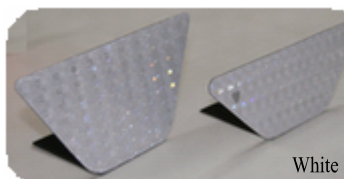

Ultra-wide angle Reflector Types

Product Type	Product Code	Size: W x L x H	MWII Reflector Colors
Trapezoidal Reflectors Using Mini Wave Reflector II	MWII - Gr - A - (color)	138 × 60 × 67	White, Yellow, Red, Orange, Green, Blue
	MWII - Gr - BC - (color)	138 × 60 × 48	White, Yellow, Red, Orange, Green, Blue

Even if the light source is directly perpendicular, the reflector demonstrates high-level of wide angle reflection performance. (Mini Wave Reflector)

Fluorescent colors Types

Product Type	Product Code	Size: W x L x H	Prism Reflective Sheet Colors	Notes
Trapezoidal Reflectors using Wide-angle Prism Reflective Sheet	AT - Gr - A - (color)	138 × 60 × 67	White, Fluorescent Orange, Fluorescent Lime Yellow	Fluorescent colors are of the grade called "ten- year weather resistant"
	AT - Gr - BC - (color)	138 × 60 × 48	White, Fluorescent Orange, Fluorescent Lime Yellow	

Landscape colors Types

Product Type	Product Code	Size: W x L x H	MWII Reflector Colors	Notes
Trapezoidal Reflectors Landscape colors	MWII - Gr - BC (color)	138 × 60 × 48	Dark brown, Dark gray, Gray beige	White reflection/wave-shaped
	AP - Gr - BC (Black)	138 × 60 × 48	Black	Yellow reflection/flat

Manufacturer of Wave Reflectors:

NTW Co.,Ltd.

10-5 Minami-Kashiwachuo,
Kashiwa-city, Chiba 277-0075 Japan

E-mail : anzen@ntw-wave.co.jp

Website : <http://www.ntw-wave.co.jp/>

Made in JAPAN