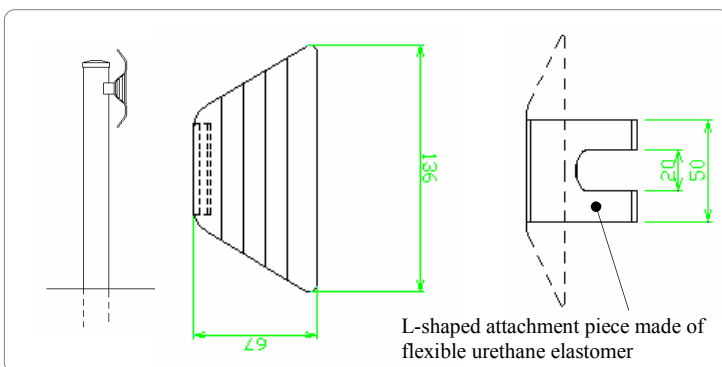

## Mini Wave Reflector® Trapezoidal Reflectors

- Reflective Part: Mini Wave Reflector, ultra-high-luminance, flexible, wave-shaped reflective sheet.
- L-shaped attachment piece: Flexible (shock-absorbing/nonshattering), strong, special urethane elastomer.
- Easy installation with bolt, adhesive, or anchor (available in three types)
- No shattering in a smash – prevention of secondary incident, ease of forensic and cleaning works.

➤ Reflector and L-shaped attachment piece are made of flexible urethane elastomer. They absorb impact and buffer the weight of snow, and snap back to their original shapes.