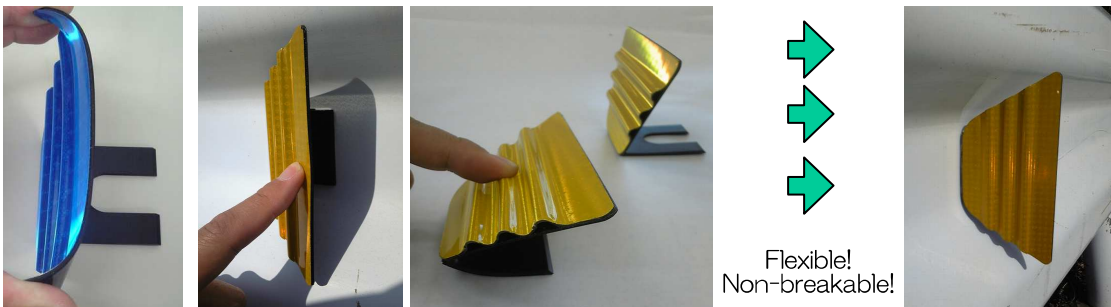

## Mini Wave Reflector® Trapezoidal Reflectors

- Reflective Part: Mini Wave Reflector, ultra-high-luminance, flexible, wave-shaped reflective sheet.
- L-shaped attachment piece: Flexible (shock-absorbing/nonshattering), strong, special urethane elastomer.
- Easy installation with bolt, adhesive, or anchor (available in three types)
- No shattering in a smash – prevention of secondary incident, ease of forensic and cleaning works.

➤ Reflector and L-shaped attachment piece are made of flexible urethane elastomer. They absorb impact and buffer the weight of snow, and snap back to their original shapes.

### Ultra-wide angle Reflector Types

Product Type	Product Code	Size: W x L x H	MWII Reflector Colors
Trapezoidal Reflectors Using Mini Wave Reflector II	MWII - Gr - A - (color)	138 × 60 × 67	White, Yellow, Red, Orange, Green, Blue
	MWII - Gr - BC - (color)	138 × 60 × 48	White, Yellow, Red, Orange, Green, Blue

Even if the light source is directly perpendicular, the reflector demonstrates high-level of wide angle reflection performance. (Mini Wave Reflector)