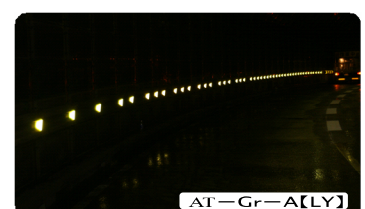

Landscape colors Types

Product Type	Product Code	Size: W x L x H	MWII Reflector Colors	Notes
Trapezoidal Reflectors Landscape colors	MWII - Gr - BC (color)	138 × 60 × 48	Dark brown, Dark gray, Gray beige	White reflection/wave-shaped
	AP - Gr - BC (Black)	138 × 60 × 48	Black	Yellow reflection/flat